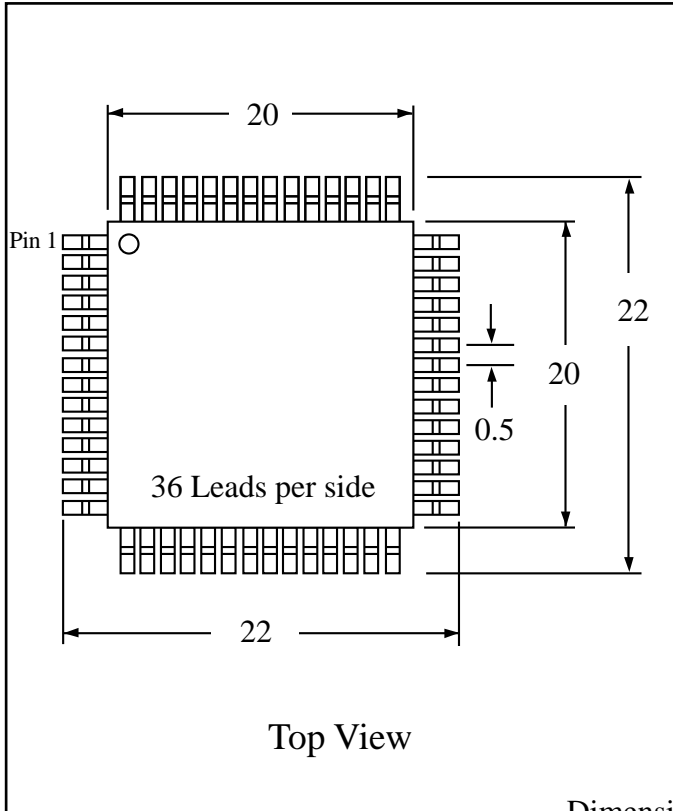

Part # **LQFP144T19.7-2.0**
 Leads **144** Pitch **0.5mm**
 Body Size **20mmSQ**

Dwg LQ144P5.pdf

TopLineTM

Tel 1-714-898-3830

info@toplinedummy.com

Dimensions = mm