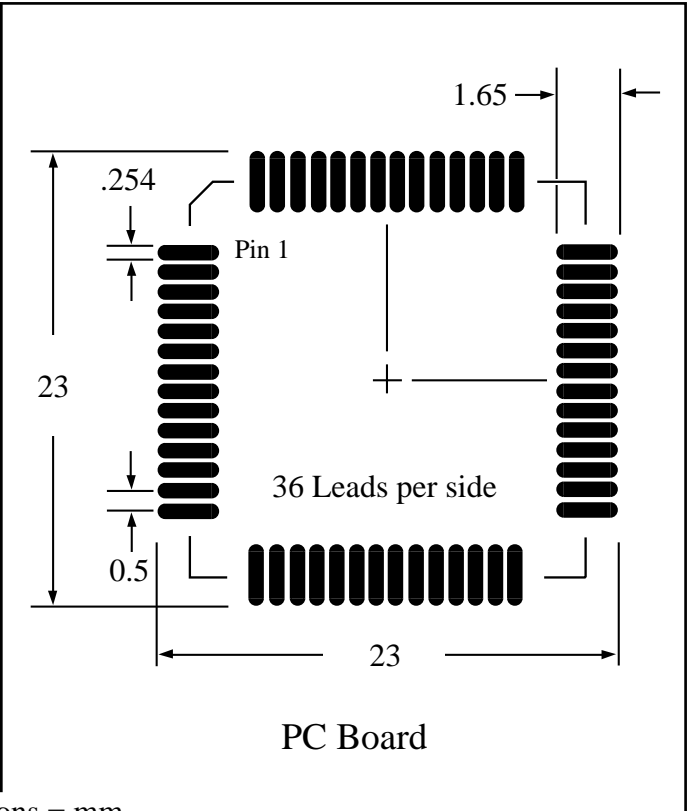

Part # **LQFP144T19.7-2.0**
 Leads **144** Pitch **0.5mm**
 Body Size **20mmSQ**

Dwg LQ144P5.pdf

TopLineTM

Tel 1-714-898-3830

info@toplinedummy.com

Dimensions = mm